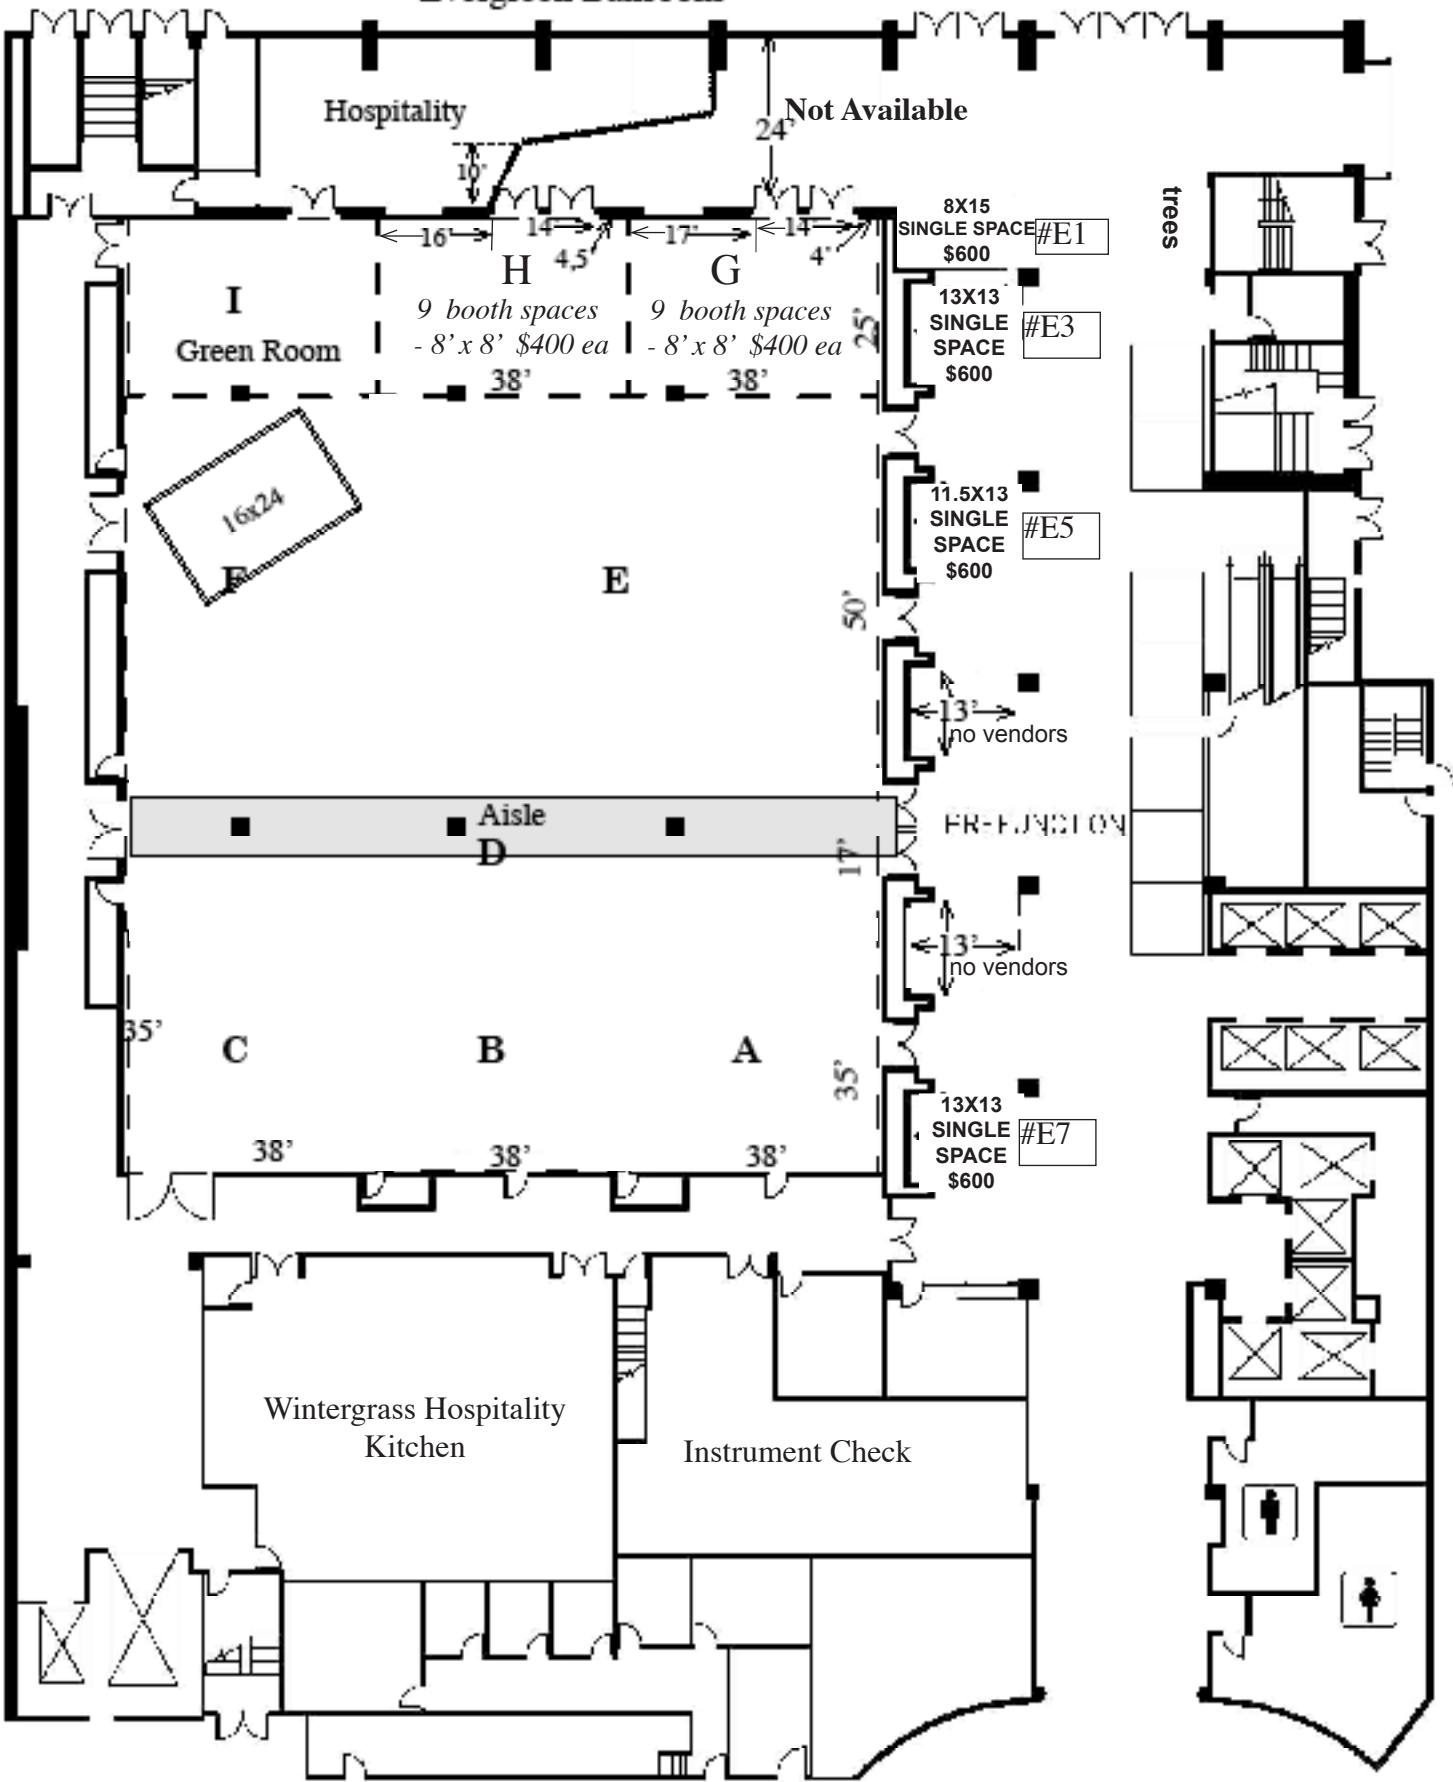

# Grand Ballroom

# Evergreen Ballroom

## VENDOR SPACE COSTS

	<u>VENDOR SPACE</u>	<u>SIZE</u>	<u>COST</u>
<b>GRAND BALLROOM hallway</b>			
<i>Ballrooms side</i>			
North hallway	<b>G1</b>	app 10' x 16'	<b>\$600</b>
North hallway	<b>G3</b>	app 8' X 10'	<b>\$400</b>
North hallway	<b>G5</b>	app 8' X 10'	<b>\$400</b>
North hallway	<b>G7</b>	app 8' X 10'	<b>\$400</b>
North hallway	<b>G9</b>	app 8' X 10'	<b>\$400</b>
North hallway	<b>G11</b>	app 8' X 10'	<b>\$400</b>
	<b>G13</b>	Wintergrass Store display	
<i>across from ballrooms entrance</i>			
South hallway	<b>G2</b>	8 'x 8' space	<b>\$300</b>
	<b>G4</b>	8 'x 8' space	<b>\$300</b>
	<b>G6</b>	8 'x 8' space	<b>\$300</b>
<b>EVERGREEN BALLROOM hallway</b>			
<i>Ballrooms side</i>			
North hallway	<b>E1</b>	8' x 15' corner	<b>\$600</b>
North hallway	<b>E3</b>	13' x 13'	<b>\$600</b>
North hallway	<b>E5</b>	11.5' x 13'	<b>\$600</b>
North hallway	<b>E7</b>	13' x 13'	<b>\$600</b>
<b>Evergreen 'G'</b>	9- 8'x8' spaces	25 'x 38'	
<i>10% discount for single</i>		8x8 space	<b>\$400 ea</b>
<i>Vendor on whole room</i>			
<b>Evergreen 'H'</b>	9- 8'x8' spaces	25 'x 38'	
<i>10% discount for single</i>		8x8 space	<b>\$400 ea</b>
<i>Vendor on whole room</i>			
<b>SPRUCE</b> <i>Instrument Mercantile</i> (1 or 2 -30"x60" tables available)			
Spruce #1		8 'x 8' space	<b>\$400</b>
Spruce #2		8 'x 8' space	<b>\$400</b>
Spruce #3		8 'x 8' space	<b>\$400</b>
Spruce #4		8 'x 8' space	<b>\$400</b>
Spruce #5		8 'x 8' space	<b>\$400</b>
Spruce #6		8 'x 8' space	<b>\$400</b>
Spruce #7		8 'x 8' space	<b>\$400</b>
Spruce #8		8 'x 8' space	<b>\$400</b>
Spruce #9		8 'x 8' space	<b>\$400</b>
Spruce #10		8 'x 8' space	<b>\$400</b>
Spruce #11		8 'x 8' space	<b>\$400</b>
Spruce #12		8 'x 8' space	<b>\$400</b>