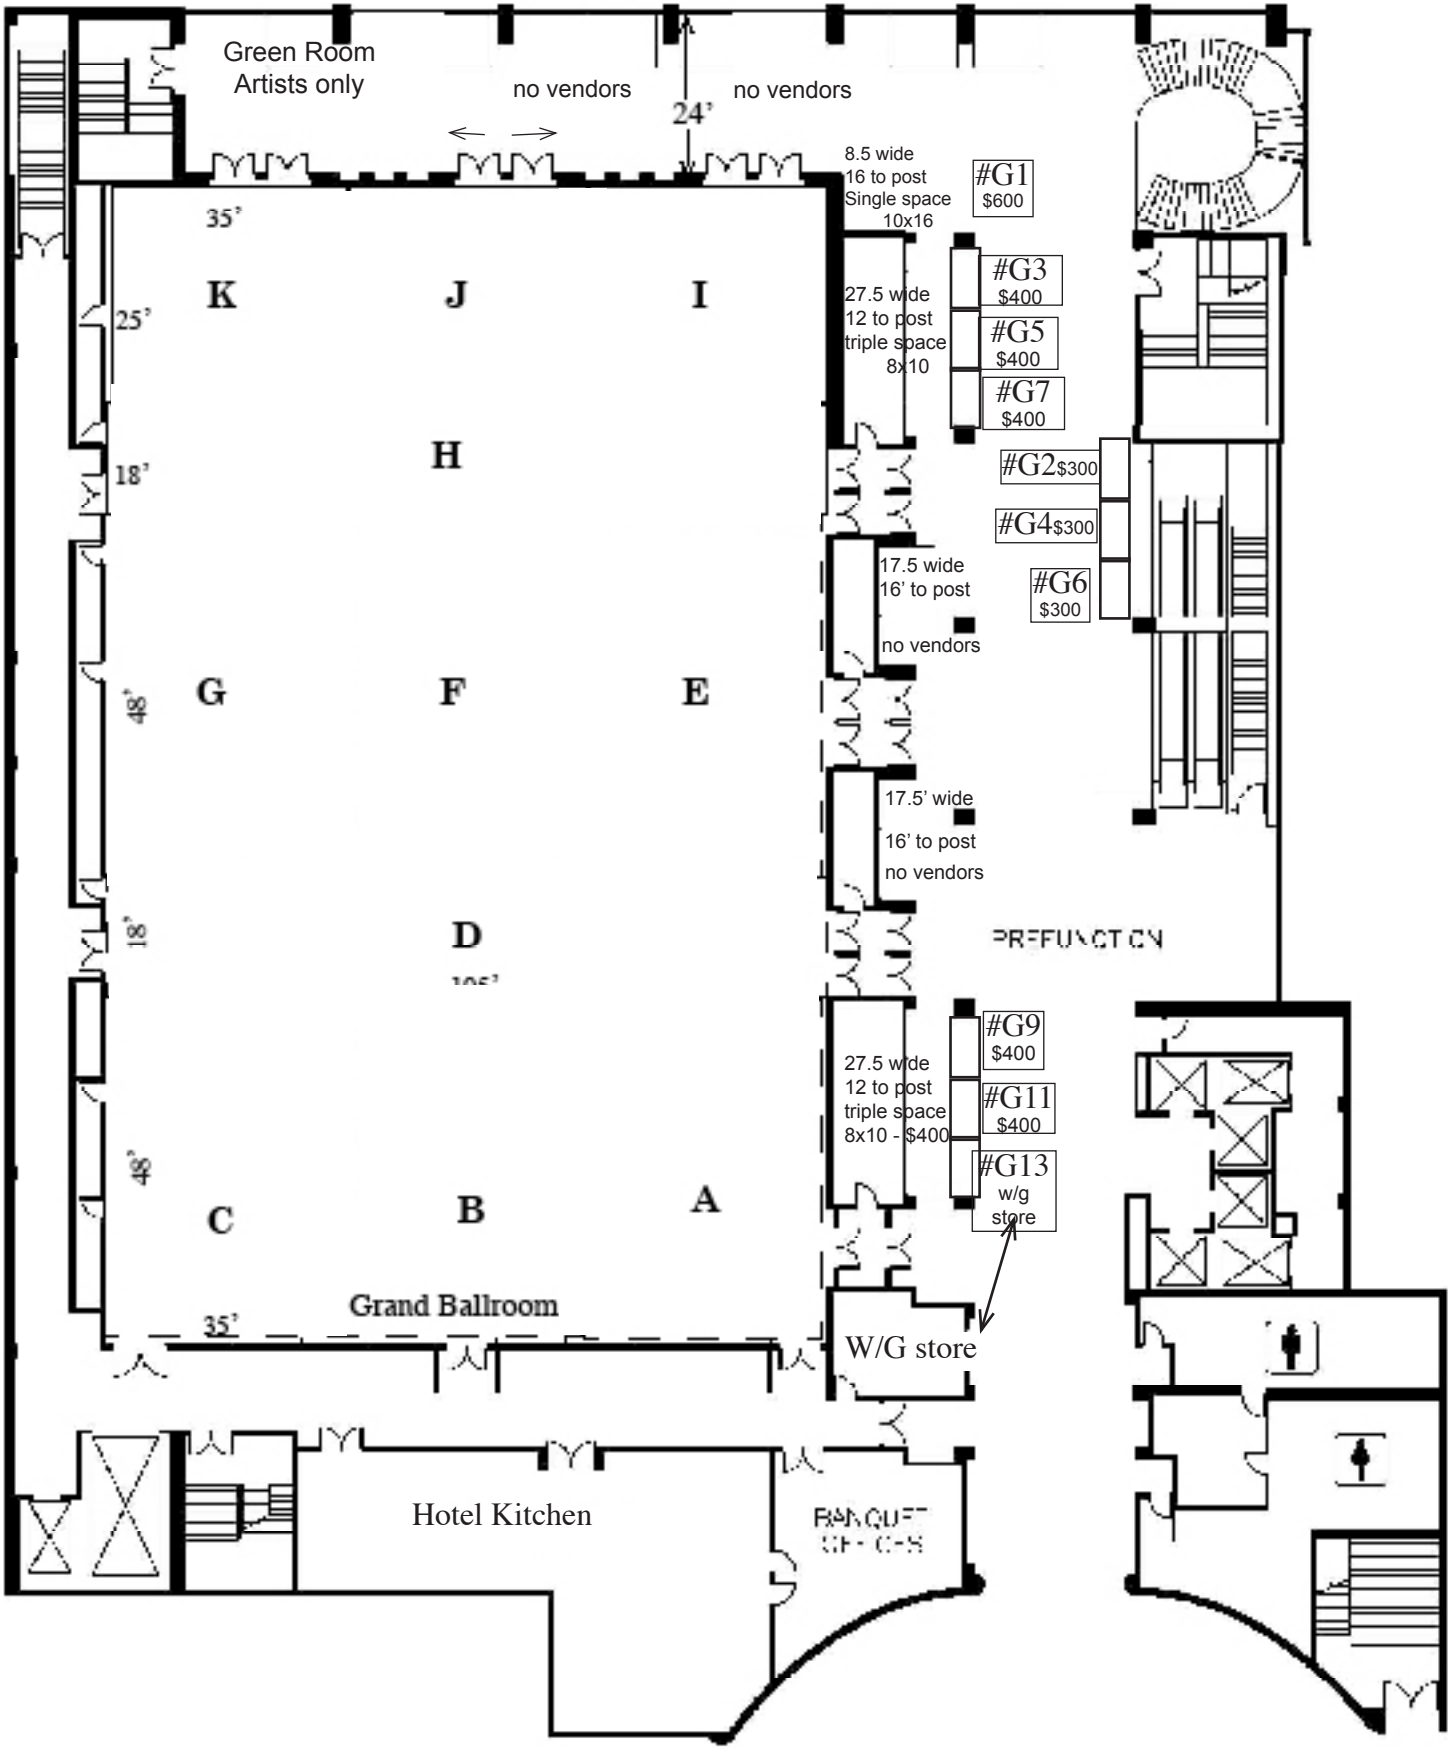

# Grand Ballroom

# Evergreen Ballroom

## VENDOR SPACE COSTS

	<u>VENDOR SPACE</u>	<u>SIZE</u>	<u>COST</u>
<b>GRAND BALLROOM hallway</b>			
<i>Ballrooms side</i>			
North hallway	<b>G1</b>	app 10' x 16'	<b>\$600</b>
North hallway	<b>G3</b>	app 8' X 10'	<b>\$400</b>
North hallway	<b>G5</b>	app 8' X 10'	<b>\$400</b>
North hallway	<b>G7</b>	app 8' X 10'	<b>\$400</b>
North hallway	<b>G9</b>	app 8' X 10'	<b>\$400</b>
North hallway	<b>G11</b>	app 8' X 10'	<b>\$400</b>
	<b>G13</b>	Wintergrass Store display	
<i>across from ballrooms entrance</i>			
South hallway	<b>G2</b>	8 'x 8' space	<b>\$300</b>
	<b>G4</b>	8 'x 8' space	<b>\$300</b>
	<b>G6</b>	8 'x 8' space	<b>\$300</b>
<b>EVERGREEN BALLROOM hallway</b>			
<i>Ballrooms side</i>			
North hallway	<b>E1</b>	8' x 15' corner	<b>\$600</b>
North hallway	<b>E3</b>	13' x 13'	<b>\$600</b>
North hallway	<b>E5</b>	11.5' x 13'	<b>\$600</b>
North hallway	<b>E7</b>	13' x 13'	<b>\$600</b>
<b>Evergreen 'G'</b>	9- 8'x8' spaces	25 'x 38'	
<i>10% discount for single</i>		8x8 space	<b>\$400 ea</b>
<i>Vendor on whole room</i>			
<b>Evergreen 'H'</b>	9- 8'x8' spaces	25 'x 38'	
<i>10% discount for single</i>		8x8 space	<b>\$400 ea</b>
<i>Vendor on whole room</i>			
<b>SPRUCE</b> <i>Instrument Mercantile</i> (1 or 2 -30"x60" tables available)			
Spruce #1		8 'x 8' space	<b>\$400</b>
Spruce #2		8 'x 8' space	<b>\$400</b>
Spruce #3		8 'x 8' space	<b>\$400</b>
Spruce #4		8 'x 8' space	<b>\$400</b>
Spruce #5		8 'x 8' space	<b>\$400</b>
Spruce #6		8 'x 8' space	<b>\$400</b>
Spruce #7		8 'x 8' space	<b>\$400</b>
Spruce #8		8 'x 8' space	<b>\$400</b>
Spruce #9		8 'x 8' space	<b>\$400</b>
Spruce #10		8 'x 8' space	<b>\$400</b>
Spruce #11		8 'x 8' space	<b>\$400</b>
Spruce #12		8 'x 8' space	<b>\$400</b>