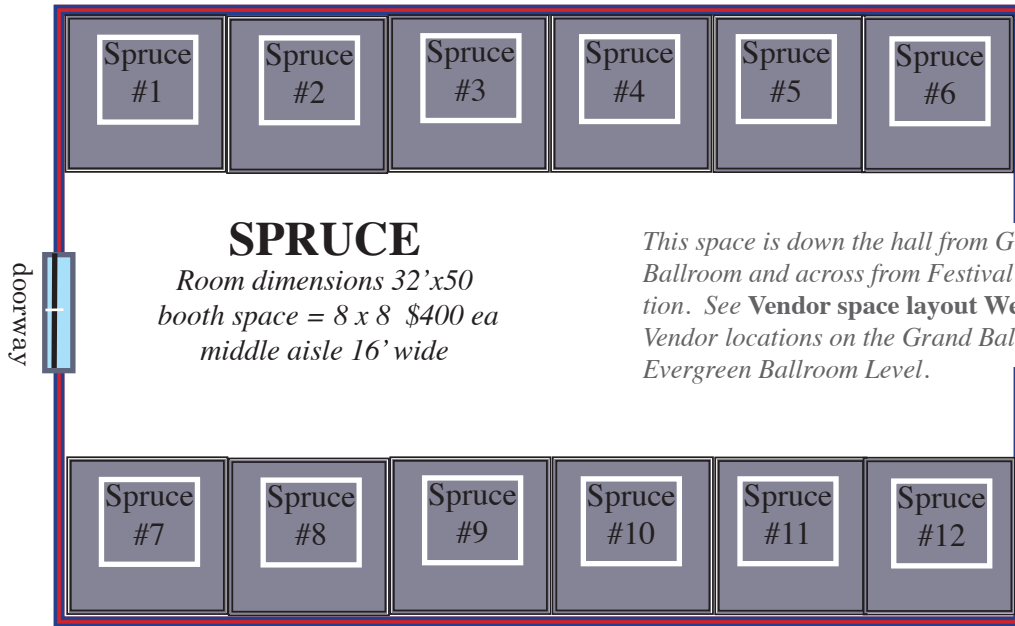

airwall

windows with shades

Wintergrass 2010

Lockable Vendor space

Evergreen G&H is on the lobby level next to the Evergrass stage. Spruce is down the hall from Grand Ballroom and across from Festival Registration. See Vendor space layout Web.pdf for Vendor locations on the Grand Ballroom and Evergreen Ballroom Level.

Evergreen Ballroom and STAGE

STAGE

airwall

doorway

SOLID WALL

doorway

EVERGREEN G&H

Room dimensions 25'x70
booth space = 8 x 8
middle aisle 9' wide

airwall

doorway

Windows

Hospitality Room