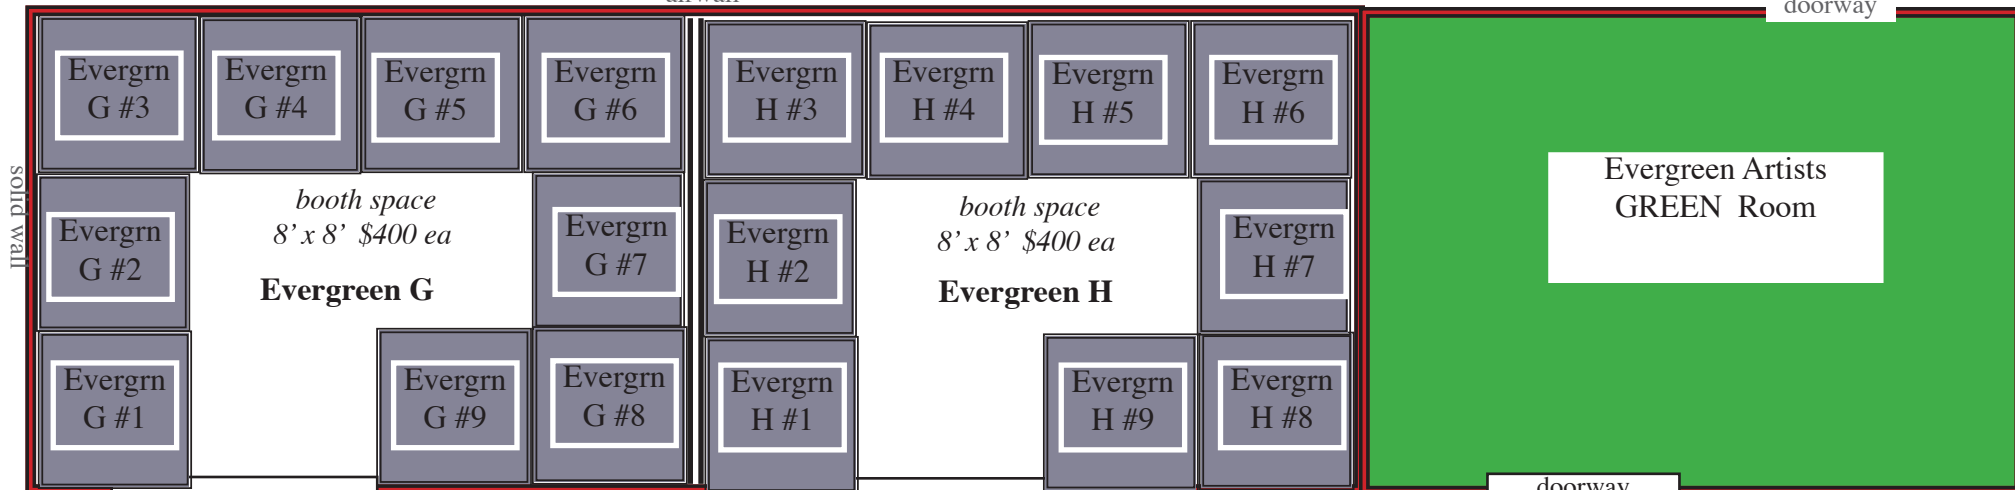

airwall

windows with shades

Wintergrass 2010

Lockable Vendor space

Evergreen G&H is on the lobby level next to the Evergrass stage. Spruce is down the hall from Grand Ballroom and across from Festival Registration. See Vendor space layout Web.pdf for Vendor locations on the Grand Ballroom and Evergreen Ballroom Level.

Evergreen Ballroom and STAGE

STAGE

airwall

doorway

SOLID WALL

doorway

EVERGREEN G&H

Room dimensions 25'x70
booth space = 8 x 8
middle aisle 9' wide

airwall

doorway

Windows

Hospitality Room